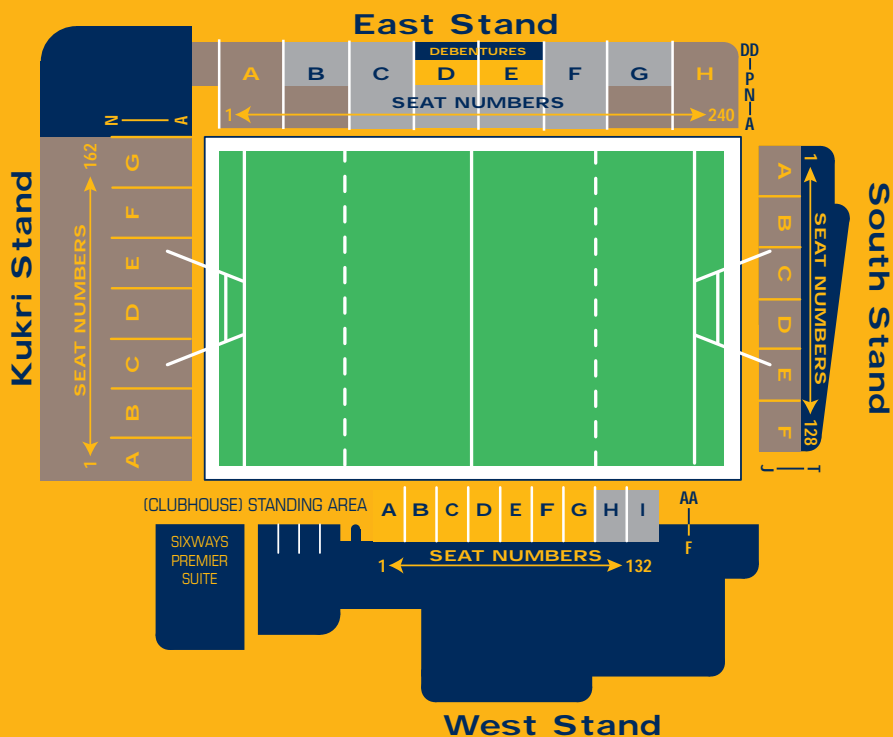

Don't miss out on Worcester Warriors at Fortress Sixways!

At Worcester Warriors we play some of the most exciting rugby in the Guinness Premiership and across Europe.

As a Season Ticket holder you will be **GUARANTEED** 16 first class home games (11 Guinness Premiership, 2 EDF and 3 European).

YOUR Specific seat* in your chosen stand.

FREE Travel to and from Sixways Stadium with First Bus.

FREE Entry to all Warriors 'A' Team games.

PRIORITY Opportunity of pre-booking in advance of general release for specific Warriors games.

FREE Exclusive e-newsletter, keeping you in the know about Warriors players, injuries and signings.

FREE Exclusive Season Ticket supporters pack including, Pin Badge, Car Sticker and lots, lots more.

Season Ticket supporter nights with exclusive chances to meet the players throughout the season.

*subject to availability and excludes standing